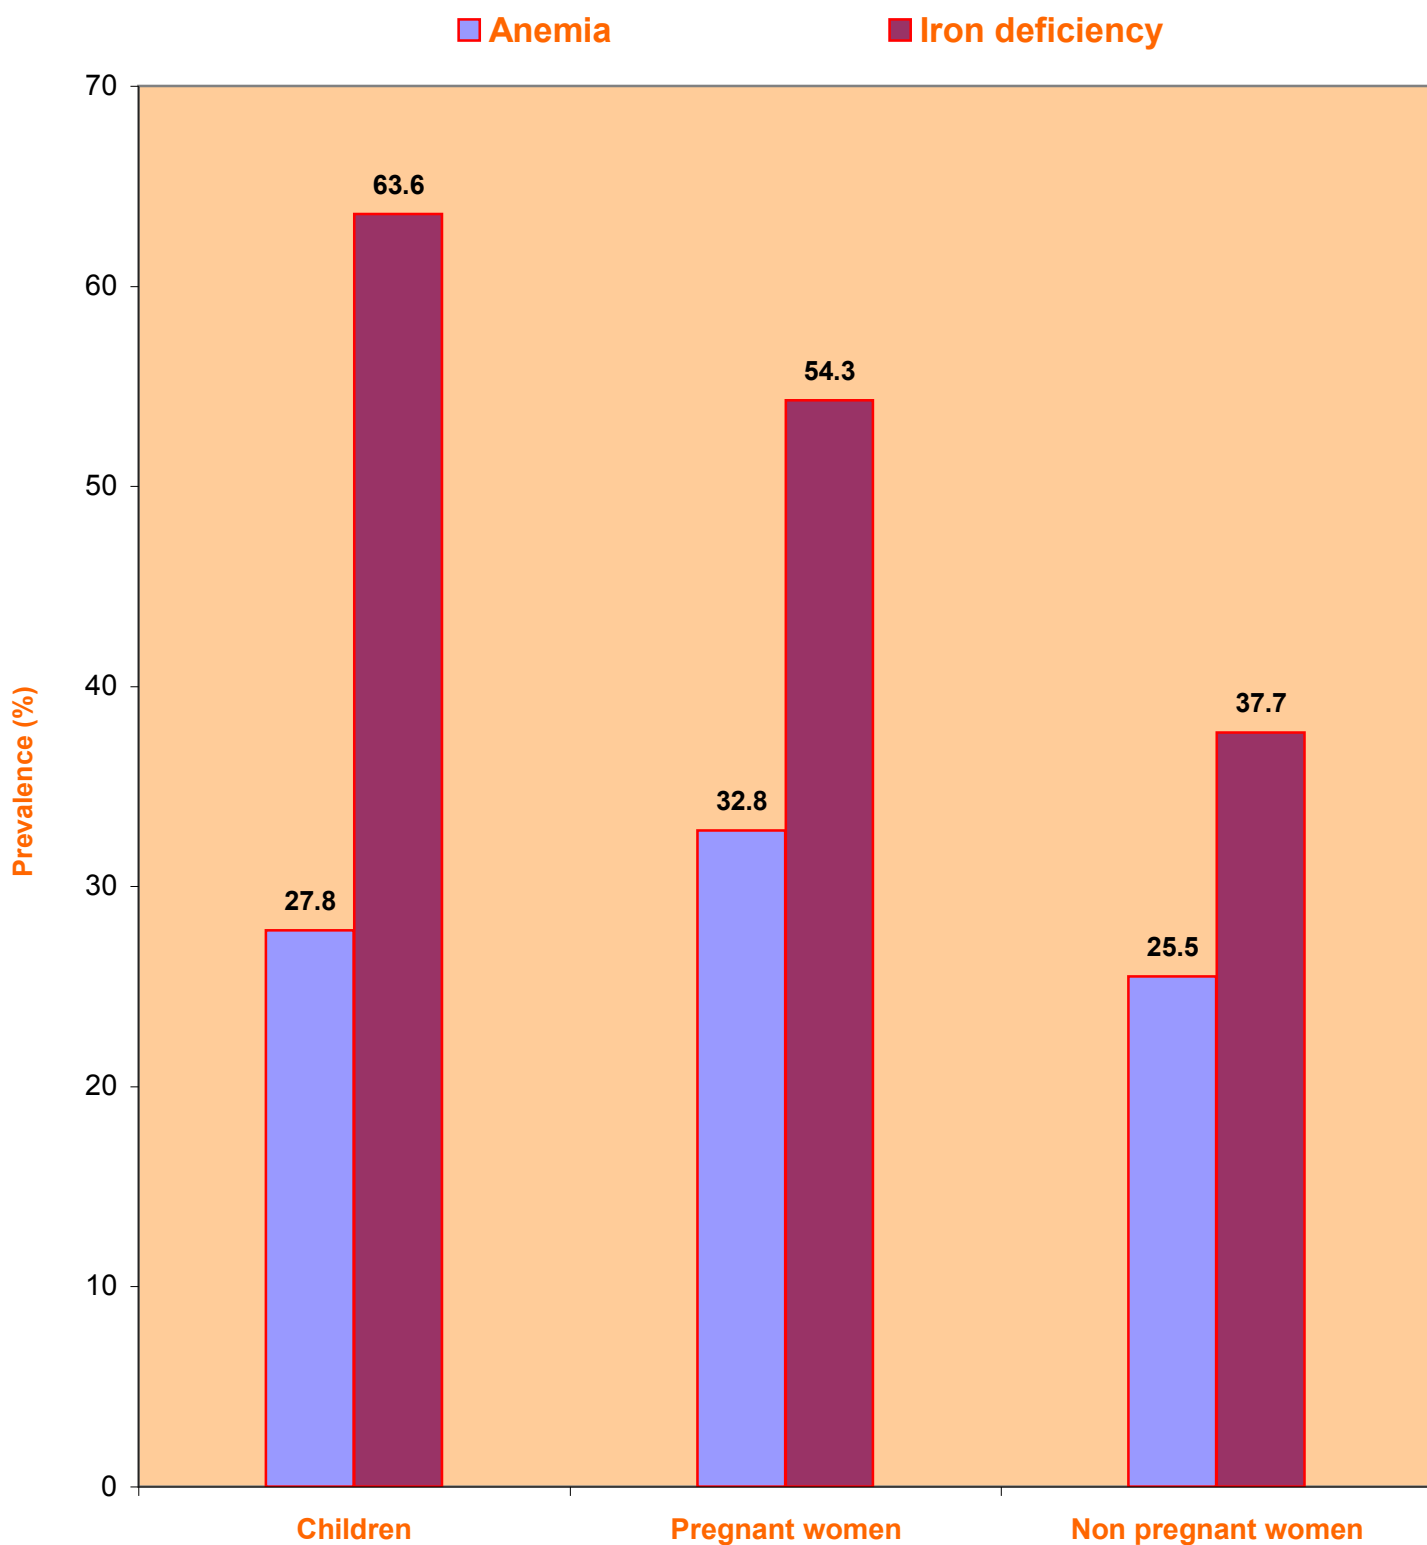

Situation of anemia among Children and Women

Location: 36 communes of 9 provinces by 3 regions

Urban area: Hanoi, Hue, Ho Chi Minh

Rural area: Nam Dinh, Nghe An, Bac Lieu.

Mountainous area: Bac Kan, Quang Ngai, Kon Tum

Sources: Micronutrient survey 2014 - 2015,